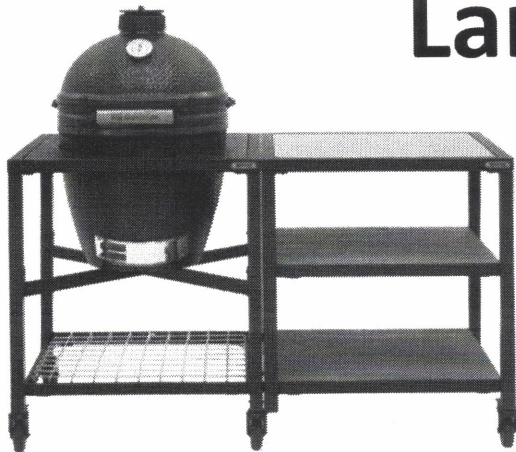

- 10% OFF \$188.70

Your Price \$1,698.30

Maryland
EGGFest

Kelly  Moore
SHEDS
& Marketplace

Kelly Moore SHEDS & Marketplace

240-513-6996 SalesTeamKellyMooreSheds@gmail.com

www.KellyMooreSheds.com www.MarylandEggfest.com

Large Demo Egg

10% OFF!

Modular Nest & Expansion
Table and Inserts

Large Egg \$1,100 Modular Nest \$550 Modular Expansion Table \$400
Casters—3 sets of 2 \$150 and

Expansion Table Inserts \$470 (Stainless, Stainless Grid, Accacia Wood)